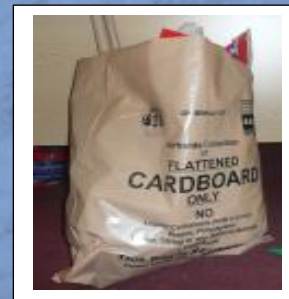

NEW KERBSIDE DRY RECYCLING COLLECTIONS

13 July 2015

Resumption
in kerbside
dry recycling
collections:

Green box
Green Bag
Brown Bag

Thank You

Torrige District Council would like to thank all residents for their patience and support while we have been working to set up a new recycling collection scheme.